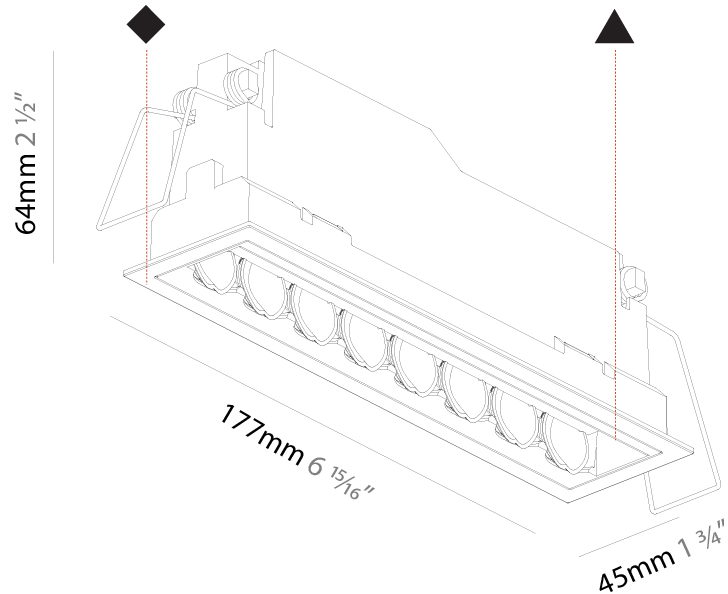

GENERAL

Series: Magiq Hollow Wallwash
Subseries: Magiq Hollow Wallwash Korona
Brand: Prolicht
Division: Architectural
Mounting Type: Recessed
Mounting Location: Ceiling
Subcategory: Wallwash

PHYSICAL

Shape: Rectangle
Length (mm): 177
Length (in): 6 ¹⁵/₁₆
Width (mm): 45
Width (in): 1 ³/₄
Height (mm): 64
Height (in): 2 ¹/₂
Ceiling Thickness (mm): 5 - 30
Min. Recessing Depth (mm): 100
Min. Recessing Depth (in): 3 ¹⁵/₁₆
Light Distribution: Downlight
Weight (kg): 0.395
Weight (lbs): 0.87
Fixture Finish: SSR / BKV / CWI / CRY / HAB / UFT / ITA / RUA / FTG / MYG / LOD / PUS / FRO / FUP / KIA / POP / BLS / SPG / MEY / GOH / GUM / CHC / COM / ABZ / JAG / OBR / MOS / ROR
Holder Finish: WHI / BLK
Fixture Material: Aluminum Die Cast

ELECTRICAL

Lamp Type: LED (Zhaga Standard)
Input Wattage (W): 19
Total Output Wattage (W): 17.2
Dimming: Tri-Mode (Non-Dimming and Phase Dimming (120Vac only) and 0-10V Dimming)
Driver Included: No
Driver Location: Remote
Driver Type: Constant Current - Universal
Driver Class: Class 2
Input Voltage (V): 120 - 277
Constant Current (MA): 700

LED

Number of LEDs: 8
Color Temperature (°K): 2700 / 3000 / 3500 / 4000
Max. Delivered Lumen (lm): 1110 / 1180 / 1323 / 1350
CRI: >90 CRI
Efficiency (%): 82.3
Lamp Life (hrs): 50000

OPTICAL

RATINGS AND CERTIFICATIONS

Certified By: CSA Certified to UL and CSA Standards
IP rating: IP20