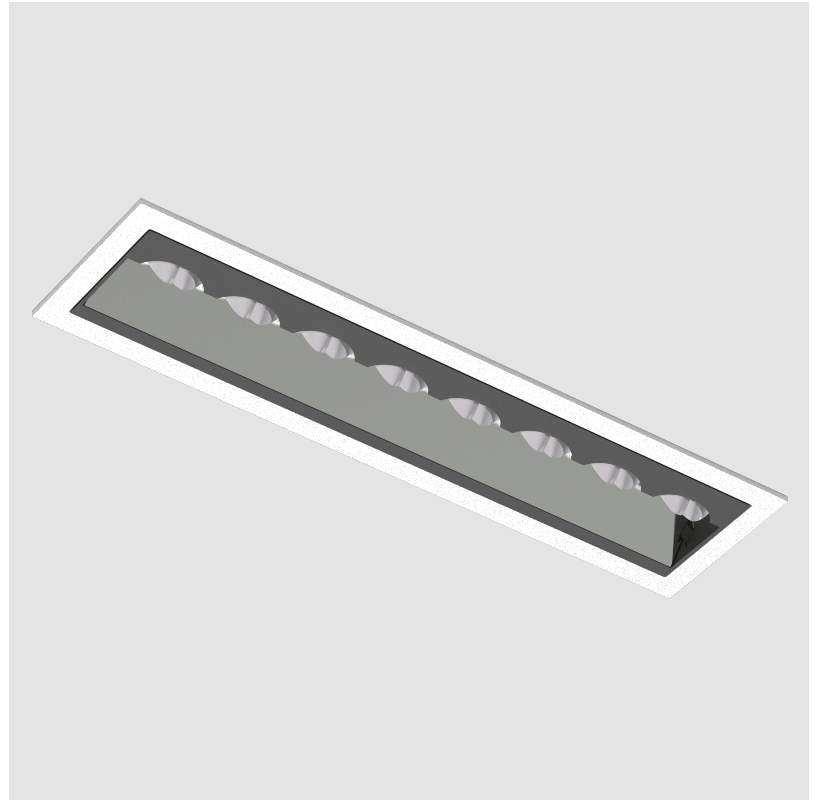

PROJECT	
TYPE	
SPECIFIER	
QUANTITY	
DATE	

MAGIQ HOLLOW WALLWASH RECESSED

A35582-

base number	Color	Finishes	Finish
	Temperature	(Diamond)	Options

- To build a product code in our configurator select the specify button on the base model # product page
- To build a manual product code on this datasheet choose from the options listed below in blue font and add the suffix to the base model #

GENERAL

Series: Magiq Hollow Wallwash
Subseries: Magiq Hollow Wallwash
Brand: Prolicht
Division: Architectural
Mounting Type: Recessed
Mounting Location: Ceiling
Subcategory: Wallwash

PHYSICAL

Shape: Rectangle
Length (mm): 177
Length (in): 6 15/16
Width (mm): 45
Width (in): 1 3/4
Height (mm): 64
Height (in): 2 1/2
Ceiling Thickness (mm): 5 - 30
Ceiling Thickness (in): 1/16 - 1 3/16
Min. Recessing Depth (mm): 100
Min. Recessing Depth (in): 3 15/16
Light Distribution: Downlight
Fixture Finish: SSR / BKV / CWI / CRY / HAB / UFT / ITA / RUA / FTG / MYG / LOD / PUS / FRO / FUP / KIA / POP / BLS / SPG / MEY / GOH / GUM / CHC / COM / ABZ / JAG / OBR / MOS / ROR
Fixture Material: Aluminum Die Cast
Cut-out Measurements: 170mm / 6 11/16" x 38mm / 1 1/2"

OPTICAL

RATINGS AND CERTIFICATIONS

Certified By: CSA Certified to UL and CSA Standards
IP rating: IP20

100mm
3 15/16"

5 - 30 mm
3/16" - 1 3/16"

170mm x 38mm
6 11/16" x 1 1/2"

MAGIQ HOLLOW WALLWASH RECESSED

A35582-

Shape: Rectangle
 Length (mm): 177
 Length (in): 6 ¹⁵/₁₆
 Width (mm): 45
 Width (in): 1 ³/₄
 Height (mm): 64
 Height (in): 2 ¹/₂
 Ceiling Thickness (mm): 5 - 30
 Min. Recessing Depth (mm): 100
 Min. Recessing Depth (in): 3 ¹⁵/₁₆
 Light Distribution: Downlight
 Weight (kg): 0.395
 Weight (lbs): 0.87
 Fixture Finish: SSR / BKV / CWI / CRY / HAB / UFT / ITA / RUA / FTG / MYG / LOD / PUS / FRO / FUP / KIA / POP / BLS / SPG / MEY / GOH / GUM / CHC / COM / ABZ / JAG / OBR / MOS / ROR
 Holder Finish: WHI / BLK
 Fixture Material: Aluminum Die Cast