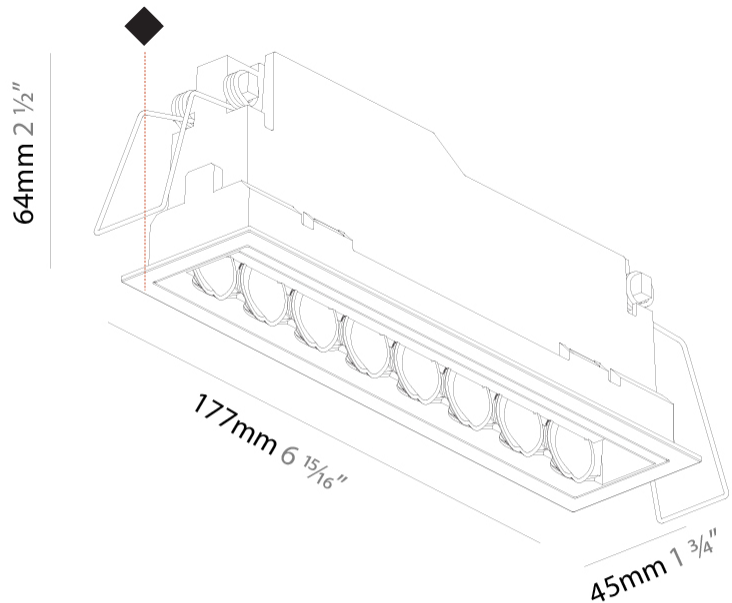

GENERAL

Series: Magiq Hollow Wallwash
Subseries: Magiq Hollow Wallwash
Brand: Prolicht
Division: Architectural
Mounting Type: Recessed
Mounting Location: Ceiling
Subcategory: Wallwash

PHYSICAL

Shape: Rectangle
Length (mm): 177
Length (in): 6 15/16
Width (mm): 45
Width (in): 1 3/4
Height (mm): 64
Height (in): 2 1/2
Ceiling Thickness (mm): 5 - 30
Ceiling Thickness (in): 1/16 - 1 3/16
Min. Recessing Depth (mm): 100
Min. Recessing Depth (in): 3 15/16
Light Distribution: Downlight
Fixture Finish: SSR / BKV / CWI / CRY / HAB / UFT / ITA / RUA / FTG / MYG / LOD / PUS / FRO / FUP / KIA / POP / BLS / SPG / MEY / GOH / GUM / CHC / COM / ABZ / JAG / OBR / MOS / ROR
Fixture Material: Aluminum Die Cast
Cut-out Measurements: 170mm / 6 11/16" x 38mm / 1 1/2"

OPTICAL

RATINGS AND CERTIFICATIONS

Certified By: CSA Certified to UL and CSA Standards
IP rating: IP20

100mm
3 15/16"

5 - 30 mm
3/16" - 1 3/16"

170mm x 38mm
6 11/16" x 1 1/2"

MAGIQ HOLLOW WALLWASH RECESSED

A35582-

Shape: Rectangle
 Length (mm): 177
 Length (in): 6 ¹⁵/₁₆
 Width (mm): 45
 Width (in): 1 ³/₄
 Height (mm): 64
 Height (in): 2 ¹/₂
 Ceiling Thickness (mm): 5 - 30
 Min. Recessing Depth (mm): 100
 Min. Recessing Depth (in): 3 ¹⁵/₁₆
 Light Distribution: Downlight
 Weight (kg): 0.395
 Weight (lbs): 0.87
 Fixture Finish: SSR / BKV / CWI / CRY / HAB / UFT / ITA / RUA / FTG / MYG / LOD / PUS / FRO / FUP / KIA / POP / BLS / SPG / MEY / GOH / GUM / CHC / COM / ABZ / JAG / OBR / MOS / ROR
 Holder Finish: WHI / BLK
 Fixture Material: Aluminum Die Cast